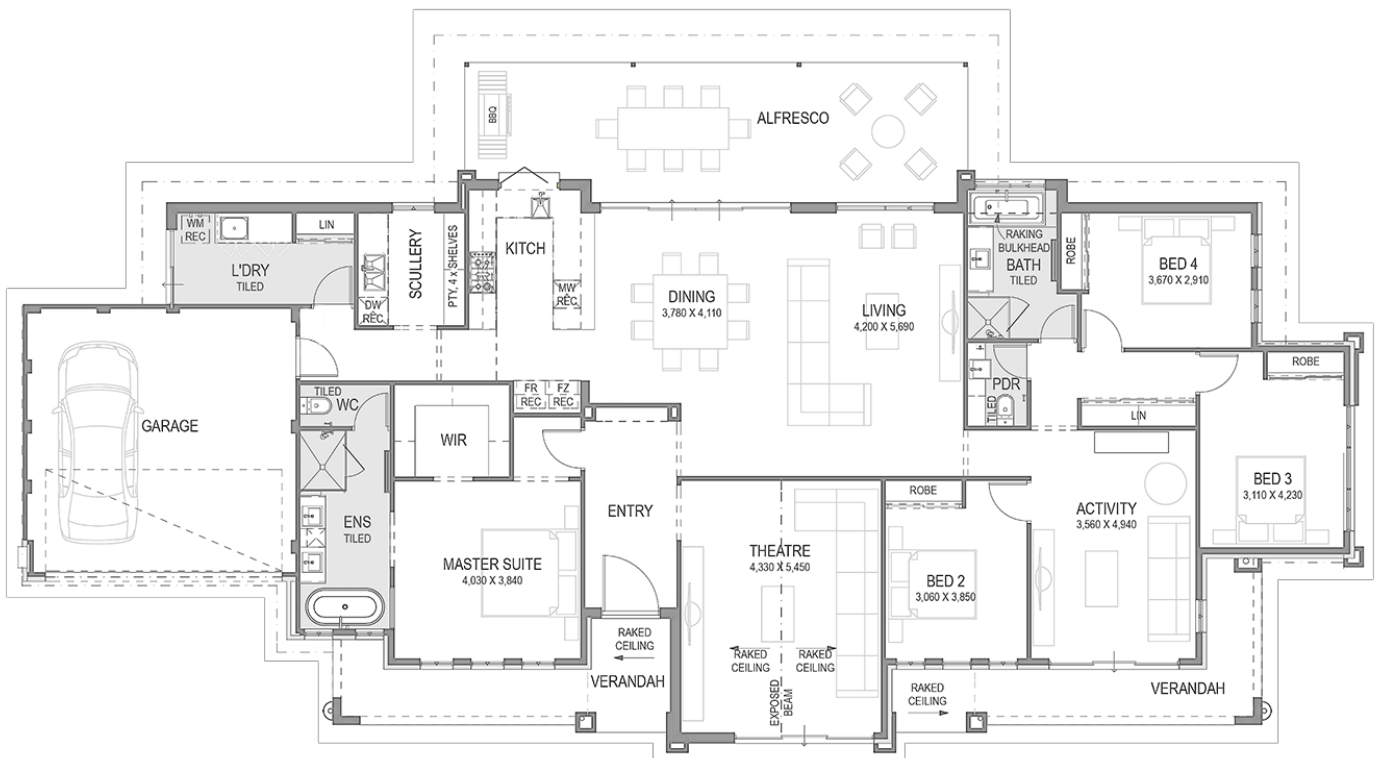

# The Urbino

322 m<sup>2</sup> Total

Farmhouse

4 Bed

2 Bath

2 Car Space

Call 7 days 6555 7504  
or visit [nationalhomes.com.au](http://nationalhomes.com.au)