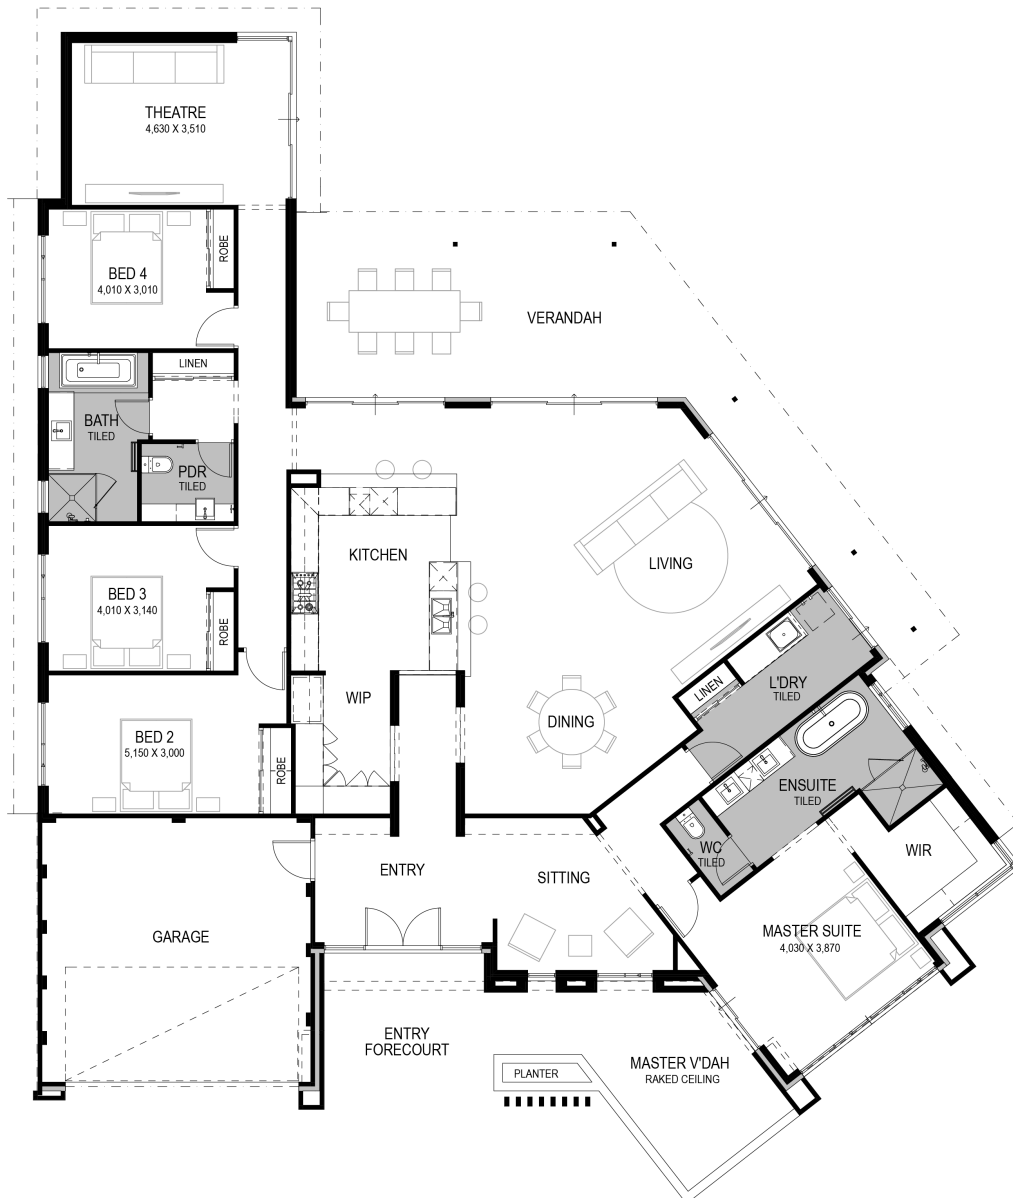

The Levanto

364 m² Total

Farmhouse

4 Bed

2 Bath

2 Car Space

Call 7 days 6555 7504
or visit nationalhomes.com.au