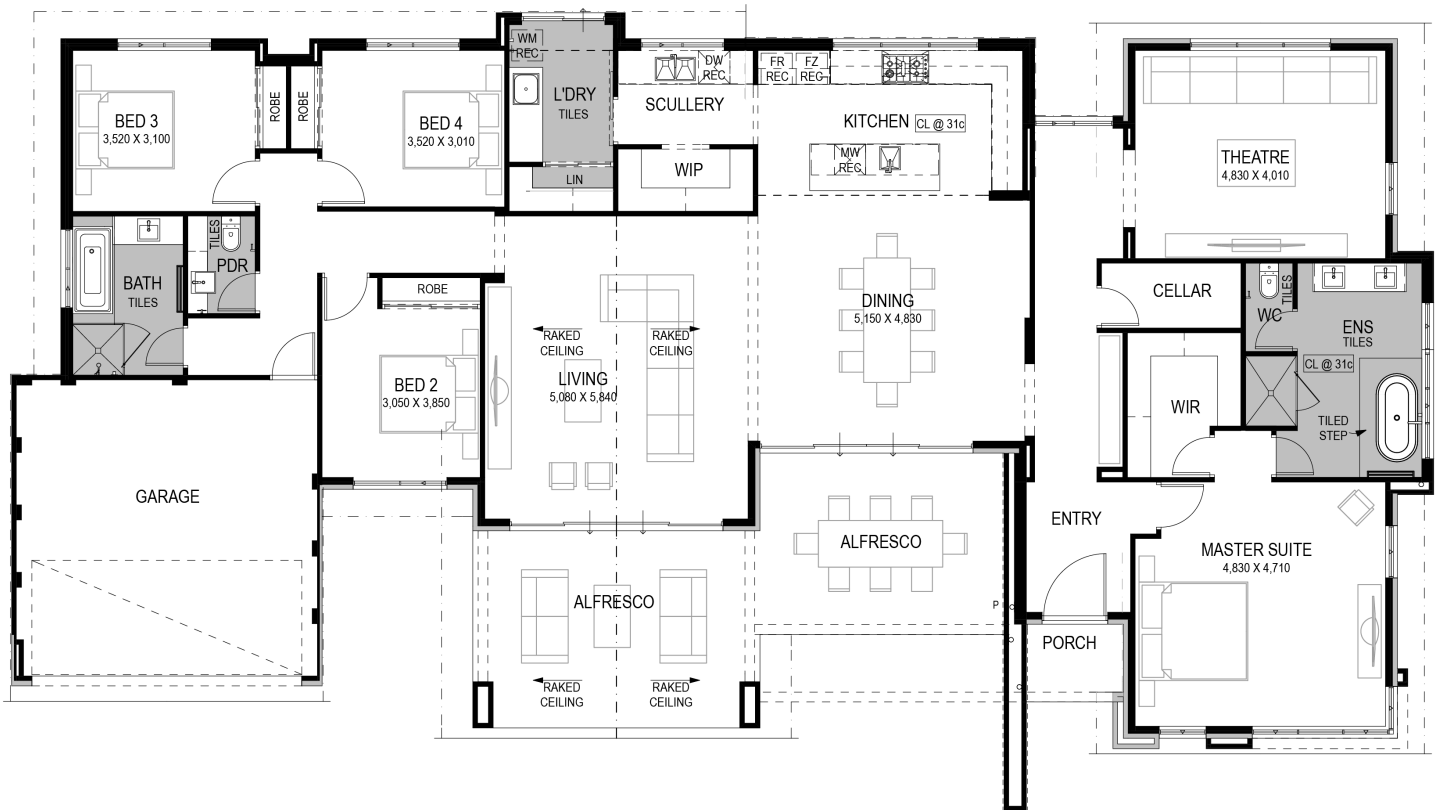

The Brescia

325 m² Total

Farmhouse

4 Bed

2 Bath

2 Car Space

Call 7 days 6555 7504
or visit nationalhomes.com.au